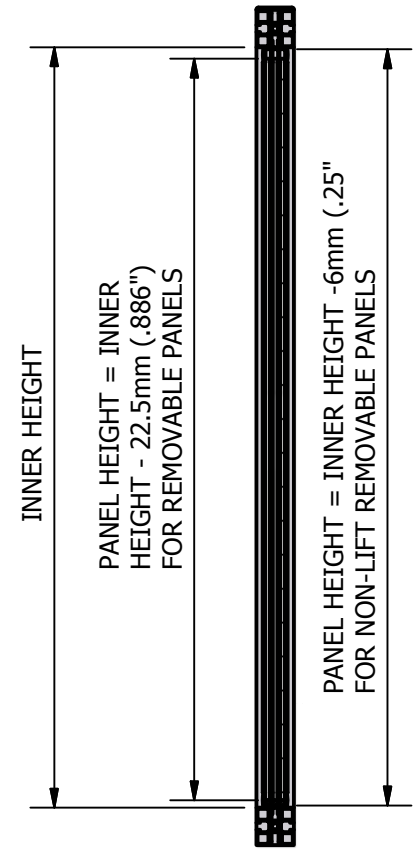

SP011013-1 TRIPLE
BYPASSING SLIDING
DOORS

DETAIL A
SCALE 1

22.1075/1 GUIDE PROFILE 2
CROSS SECTION

SECTION B-B
SCALE .11